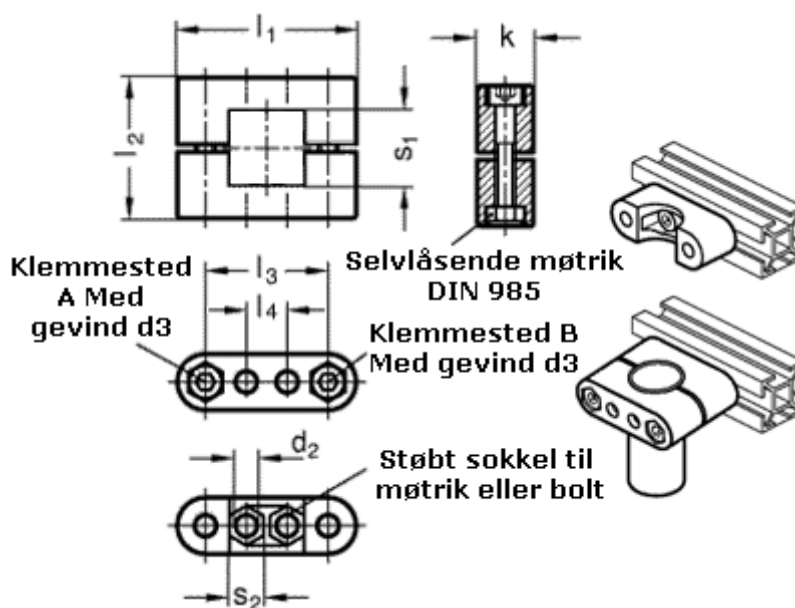

Article number: 20231V202NI

Description: E+G  
Tube supports GN231-V20-22-NI

## Measures

$d_2 = 8.5$

$s_2 = 13$

$d_3 = M 8$

$k = 22$

$l_1 = 70$

$l_2 = 55$

$l_3 = 48$

$l_4 = 16$

$s_1 = 20$